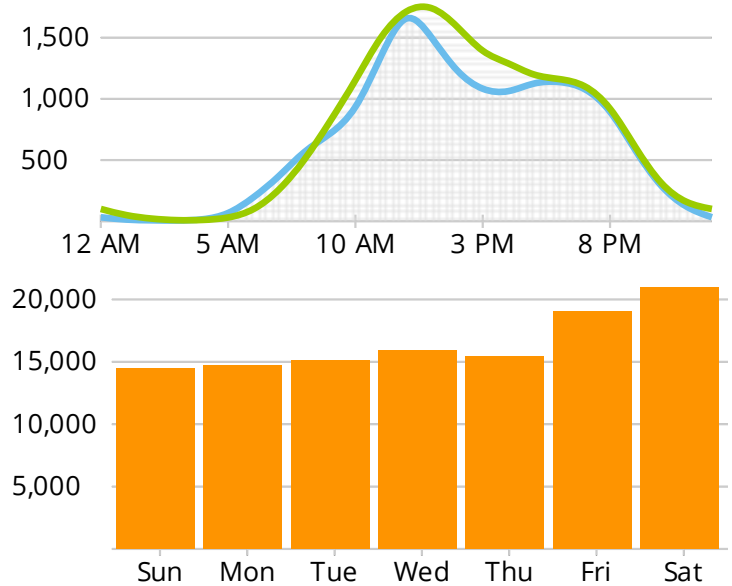

Aug 1, 2019 - Aug 31, 2019

16,717

Typical Day

22,289

Sat, Aug 17 - Busiest Day

20,969

Saturday Average

115,702

Typical Week

118,002

Peak Week Beginning Sun, Aug 4

518,237

Total Visitors

Average Daily Activity

Hours	%	Total
5am - 11am	17%	2,809
11am - 5pm	50%	8,394
5pm - 11pm	32%	5,289
11pm - 5am	1%	225

Weekdays Weekends

Totals

Week beginning Sun, Jul 28	54,596
Week beginning Sun, Aug 4	118,002
Week beginning Sun, Aug 11	116,825
Week beginning Sun, Aug 18	112,846
Week beginning Sun, Aug 25	115,968

TOTAL VISITOR COUNTS AUGUST 1 - 31, 2019

August 1, 2019 to August 31, 2019

Hours: 12:00 AM to 11:59 PM

low high
Total Visitors: 518,237