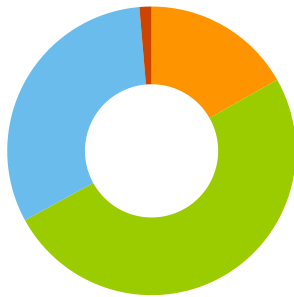

Typical Week

118,002

Peak Week Beginning Sun, Aug 4

518,237

Total Visitors

Average Daily Activity

Hours	%	Total
5am - 11am	17%	2,809
11am - 5pm	50%	8,394
5pm - 11pm	32%	5,289
11pm - 5am	1%	225

Weekdays Weekends

Totals

Week beginning Sun, Jul 28	54,596
Week beginning Sun, Aug 4	118,002
Week beginning Sun, Aug 11	116,825
Week beginning Sun, Aug 18	112,846
Week beginning Sun, Aug 25	115,968

TOTAL VISITOR COUNTS AUGUST 1 - 31, 2019