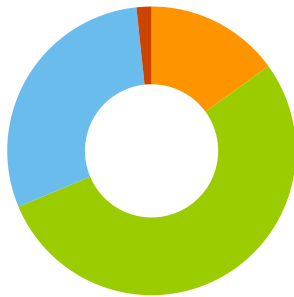

Typical Week

110,392

Peak Week Beginning Sun, Oct 13

418,441

Total Visitors

Average Daily Activity

| Hours | % | Total |
|------------|-----|-------|
| 5am - 11am | 15% | 2,028 |
| 11am - 5pm | 54% | 7,242 |
| 5pm - 11pm | 30% | 4,003 |
| 11pm - 5am | 2% | 226 |