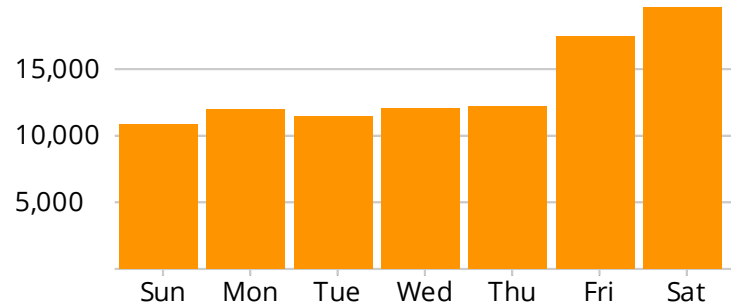

Oct 1, 2019 - Oct 31, 2019

13,498

Typical Day

20,810

Sat, Oct 12 - Busiest Day

19,635

Saturday Average

95,681

Typical Week

110,392

Peak Week Beginning Sun, Oct 13

418,441

Total Visitors

Average Daily Activity

| Hours | % | Total |
|------------|-----|-------|
| 5am - 11am | 15% | 2,028 |
| 11am - 5pm | 54% | 7,242 |
| 5pm - 11pm | 30% | 4,003 |
| 11pm - 5am | 2% | 226 |

Weekdays Weekends

Totals

| | |
|----------------------------|---------|
| Week beginning Sun, Sep 29 | 80,846 |
| Week beginning Sun, Oct 6 | 98,388 |
| Week beginning Sun, Oct 13 | 110,392 |
| Week beginning Sun, Oct 20 | 93,041 |
| Week beginning Sun, Oct 27 | 35,774 |

TOTAL VISITOR COUNTS

October 2019

October 1, 2019 to October 31, 2019

Hours: 12:00 AM to 11:59 PM

low high
Total Visitors: 418,440