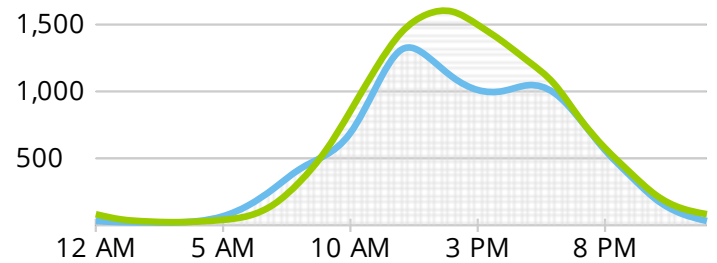

Oct 1, 2019 - Oct 31, 2019

13,498

Typical Day

20,810

Sat, Oct 12 - Busiest Day

19,635

Saturday Average

95,681

Typical Week

110,392

Peak Week Beginning Sun, Oct 13

418,441

Total Visitors

Average Daily Activity

| Hours | % | Total |
|------------|-----|-------|
| 5am - 11am | 15% | 2,028 |
| 11am - 5pm | 54% | 7,242 |
| 5pm - 11pm | 30% | 4,003 |
| 11pm - 5am | 2% | 226 |

Weekdays Weekends

Totals

| | |
|----------------------------|---------|
| Week beginning Sun, Sep 29 | 80,846 |
| Week beginning Sun, Oct 6 | 98,388 |
| Week beginning Sun, Oct 13 | 110,392 |
| Week beginning Sun, Oct 20 | 93,041 |
| Week beginning Sun, Oct 27 | 35,774 |

TOTAL VISITOR COUNTS

October 2019

October 1, 2019 to October 31, 2019

Hours: 12:00 AM to 11:59 PM

low high
Total Visitors: 418,440