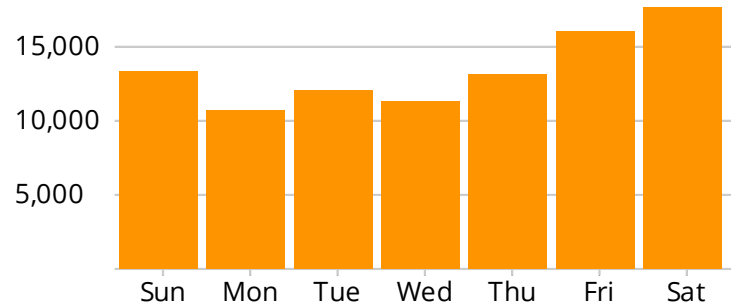

Apr 1, 2019 - Apr 30, 2019

<b>13,314</b> Typical Day	<b>20,976</b> Sat, Apr 27 - Busiest Day	<b>17,661</b> Saturday Average
<b>94,179</b> Typical Week	<b>101,982</b> Peak Week Beginning Sun, Apr 14	<b>399,426</b> Total Visitors

Average Daily Activity

Hours	%	Total
5am - 11am	15%	1,984
11am - 5pm	54%	7,213
5pm - 11pm	30%	3,992
11pm - 5am	1%	124

Weekdays Weekends

Totals

Week beginning Sun, Mar 31	80,783
Week beginning Sun, Apr 7	84,617
Week beginning Sun, Apr 14	101,982
Week beginning Sun, Apr 21	97,337
Week beginning Sun, Apr 28	34,707