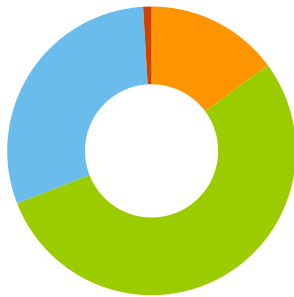

Apr 1, 2019 - Apr 30, 2019

<b>13,314</b> Typical Day	<b>20,976</b> Sat, Apr 27 - Busiest Day	<b>17,661</b> Saturday Average
<b>94,179</b> Typical Week	<b>101,982</b> Peak Week Beginning Sun, Apr 14	<b>399,426</b> Total Visitors

Average Daily Activity

Hours	%	Total
5am - 11am	15%	1,984
11am - 5pm	54%	7,213
5pm - 11pm	30%	3,992
11pm - 5am	1%	124

Weekdays Weekends

Totals

Week beginning Sun, Mar 31	80,783
Week beginning Sun, Apr 7	84,617
Week beginning Sun, Apr 14	101,982
Week beginning Sun, Apr 21	97,337
Week beginning Sun, Apr 28	34,707