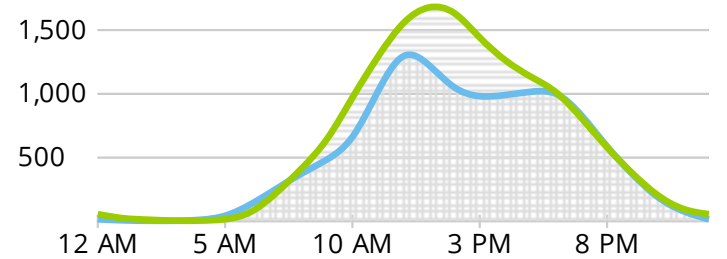

Apr 1, 2019 - Apr 30, 2019

<b>13,314</b> Typical Day	<b>20,976</b> Sat, Apr 27 - Busiest Day	<b>17,661</b> Saturday Average
<b>94,179</b> Typical Week	<b>101,982</b> Peak Week Beginning Sun, Apr 14	<b>399,426</b> Total Visitors

Average Daily Activity

Hours	%	Total
5am - 11am	15%	1,984
11am - 5pm	54%	7,213
5pm - 11pm	30%	3,992
11pm - 5am	1%	124

Weekdays Weekends

Totals

Week beginning Sun, Mar 31	80,783
Week beginning Sun, Apr 7	84,617
Week beginning Sun, Apr 14	101,982
Week beginning Sun, Apr 21	97,337
Week beginning Sun, Apr 28	34,707