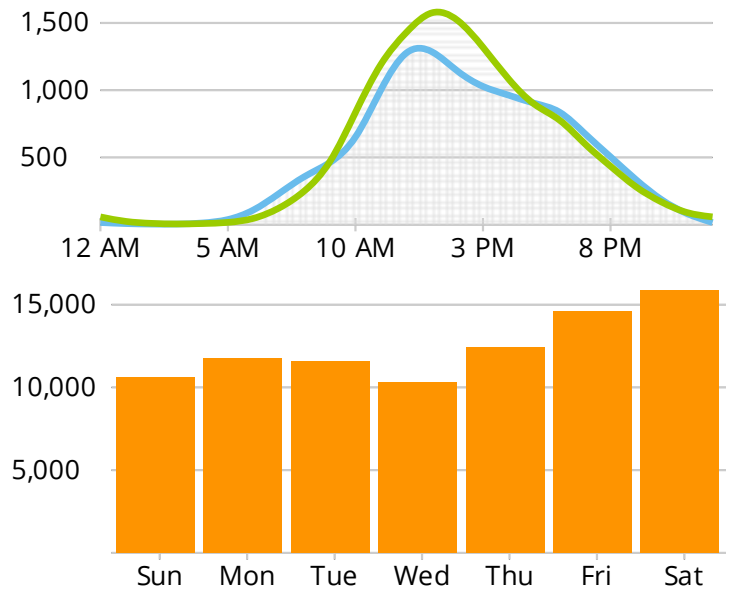

Dec 1, 2019 - Dec 31, 2019

12,328

Typical Day

19,278

Sat, Dec 14 - Busiest Day

15,833

Saturday Average

87,059

Typical Week

96,025

Peak Week Beginning Sun, Dec 15

382,160

Total Visitors

Average Daily Activity

Hours	%	Total
5am - 11am	14%	1,740
11am - 5pm	58%	7,144
5pm - 11pm	27%	3,315
11pm - 5am	1%	130

Weekdays Weekends

Totals

Week beginning Sun, Dec 1	81,497
Week beginning Sun, Dec 8	92,581
Week beginning Sun, Dec 15	96,025
Week beginning Sun, Dec 22	81,081
Week beginning Sun, Dec 29	30,976

TOTAL VISITOR COUNTS

December 2019

December 1, 2019 to December 31, 2019

Hours: 12:00 AM to 11:59 PM

low high
Total Visitors: 382,160