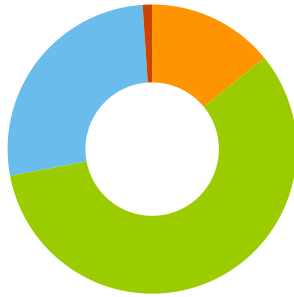

Typical Week

96,025

Peak Week Beginning Sun, Dec 15

382,160

Total Visitors

Average Daily Activity

Hours	%	Total
5am - 11am	14%	1,740
11am - 5pm	58%	7,144
5pm - 11pm	27%	3,315
11pm - 5am	1%	130

Weekdays Weekends

Totals

Week beginning Sun, Dec 1	81,497
Week beginning Sun, Dec 8	92,581
Week beginning Sun, Dec 15	96,025
Week beginning Sun, Dec 22	81,081
Week beginning Sun, Dec 29	30,976

TOTAL VISITOR COUNTS

December 2019