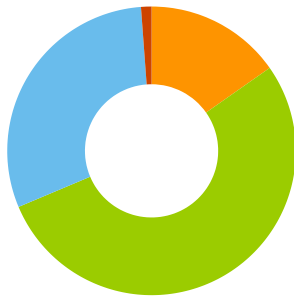

Typical Week

108,620

Peak Week Beginning Sun, May 12

436,995

Total Visitors

Average Daily Activity

Hours	%	Total
5am - 11am	15%	2,151
11am - 5pm	53%	7,527
5pm - 11pm	30%	4,254
11pm - 5am	1%	165

Weekdays Weekends

Totals

Week beginning Sun, Apr 28	60,154
Week beginning Sun, May 5	88,930
Week beginning Sun, May 12	108,620
Week beginning Sun, May 19	92,958
Week beginning Sun, May 26	86,333

TOTAL VISITOR COUNTS

May 2019

May 1, 2019 to May 31, 2019

Hours: 12:00 AM to 11:59 PM

low high
Total Visitors: 436,995