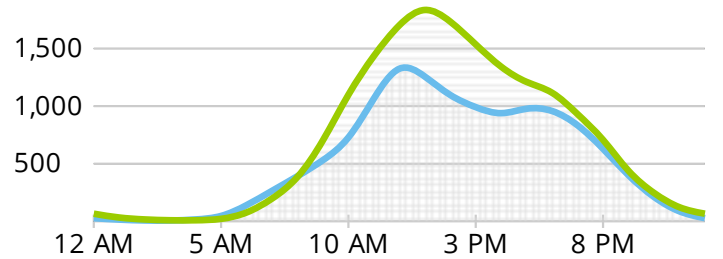

May 1, 2019 - May 31, 2019

14,097

Typical Day

20,748

Sat, May 25 - Busiest Day

19,283

Saturday Average

98,663

Typical Week

108,620

Peak Week Beginning Sun, May 12

436,995

Total Visitors

Average Daily Activity

Hours	%	Total
5am - 11am	15%	2,151
11am - 5pm	53%	7,527
5pm - 11pm	30%	4,254
11pm - 5am	1%	165

Weekdays Weekends

Totals

Week beginning Sun, Apr 28	60,154
Week beginning Sun, May 5	88,930
Week beginning Sun, May 12	108,620
Week beginning Sun, May 19	92,958
Week beginning Sun, May 26	86,333

TOTAL VISITOR COUNTS

May 2019

May 1, 2019 to May 31, 2019

Hours: 12:00 AM to 11:59 PM

low high
Total Visitors: 436,995