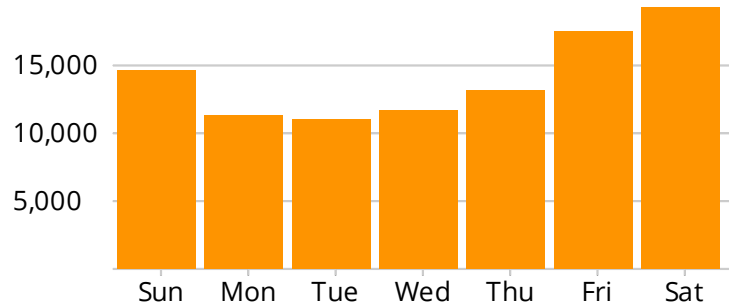

May 1, 2019 - May 31, 2019

14,097

Typical Day

20,748

Sat, May 25 - Busiest Day

19,283

Saturday Average

98,663

Typical Week

108,620

Peak Week Beginning Sun, May 12

436,995

Total Visitors

Average Daily Activity

Hours	%	Total
5am - 11am	15%	2,151
11am - 5pm	53%	7,527
5pm - 11pm	30%	4,254
11pm - 5am	1%	165

Weekdays Weekends

Totals

Week beginning Sun, Apr 28	60,154
Week beginning Sun, May 5	88,930
Week beginning Sun, May 12	108,620
Week beginning Sun, May 19	92,958
Week beginning Sun, May 26	86,333

TOTAL VISITOR COUNTS

May 2019

May 1, 2019 to May 31, 2019

Hours: 12:00 AM to 11:59 PM

low high
Total Visitors: 436,995