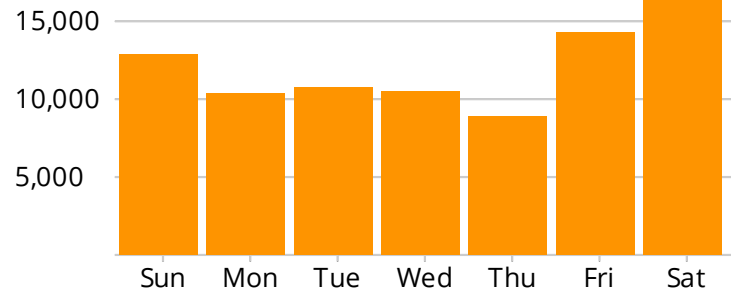

Nov 1, 2019 - Nov 30, 2019

12,295

Typical Day

20,639

Sat, Nov 9 - Busiest Day

16,792

Saturday Average

84,441

Typical Week

96,777

Peak Week Beginning Sun, Nov 3

368,845

Total Visitors

Average Daily Activity

Hours	%	Total
5am - 11am	15%	1,872
11am - 5pm	56%	6,932
5pm - 11pm	27%	3,354
11pm - 5am	1%	138

Weekdays Weekends

Totals

Week beginning Sun, Oct 27	32,004
Week beginning Sun, Nov 3	96,777
Week beginning Sun, Nov 10	93,158
Week beginning Sun, Nov 17	84,708
Week beginning Sun, Nov 24	62,198

TOTAL VISITOR COUNTS

November 2019

November 1, 2019 to November 30, 2019

Hours: 12:00 AM to 11:59 PM

low high
Total Visitors: 368,845