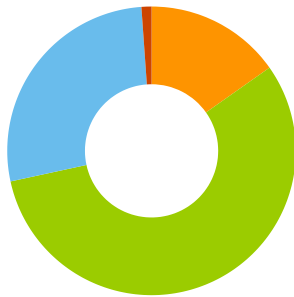

Typical Week

96,777

Peak Week Beginning Sun, Nov 3

368,845

Total Visitors

Average Daily Activity

Hours	%	Total
5am - 11am	15%	1,872
11am - 5pm	56%	6,932
5pm - 11pm	27%	3,354
11pm - 5am	1%	138

Weekdays Weekends

Totals

Week beginning Sun, Oct 27	32,004
Week beginning Sun, Nov 3	96,777
Week beginning Sun, Nov 10	93,158
Week beginning Sun, Nov 17	84,708
Week beginning Sun, Nov 24	62,198

TOTAL VISITOR COUNTS

November 2019