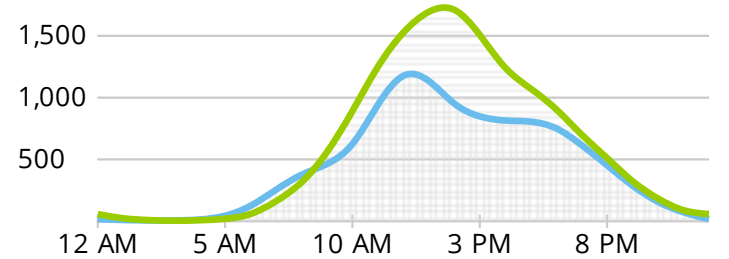

Nov 1, 2019 - Nov 30, 2019

12,295

Typical Day

20,639

Sat, Nov 9 - Busiest Day

16,792

Saturday Average

84,441

Typical Week

96,777

Peak Week Beginning Sun, Nov 3

368,845

Total Visitors

Average Daily Activity

Hours	%	Total
5am - 11am	15%	1,872
11am - 5pm	56%	6,932
5pm - 11pm	27%	3,354
11pm - 5am	1%	138

Weekdays Weekends

Totals

Week beginning Sun, Oct 27	32,004
Week beginning Sun, Nov 3	96,777
Week beginning Sun, Nov 10	93,158
Week beginning Sun, Nov 17	84,708
Week beginning Sun, Nov 24	62,198

TOTAL VISITOR COUNTS

November 2019

November 1, 2019 to November 30, 2019

Hours: 12:00 AM to 11:59 PM

low high
Total Visitors: 368,845