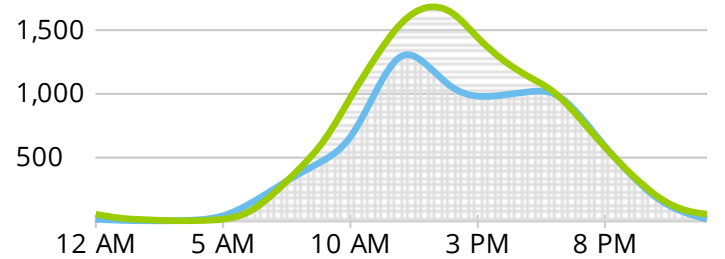

Apr 1, 2019 - Apr 30, 2019

13,314 Typical Day	20,976 Sat, Apr 27 - Busiest Day	17,661 Saturday Average
94,179 Typical Week	101,982 Peak Week Beginning Sun, Apr 14	399,426 Total Visitors

Average Daily Activity

Hours	%	Total
5am - 11am	15%	1,984
11am - 5pm	54%	7,213
5pm - 11pm	30%	3,992
11pm - 5am	1%	124

Weekdays Weekends

Totals

Week beginning Sun, Mar 31	80,783
Week beginning Sun, Apr 7	84,617
Week beginning Sun, Apr 14	101,982
Week beginning Sun, Apr 21	97,337
Week beginning Sun, Apr 28	34,707

## April 1 - April 30, 2019

April 1, 2019 to April 30, 2019

Hours: 12:00 AM to 11:59 PM

low high  
Total Visitors: 399,426