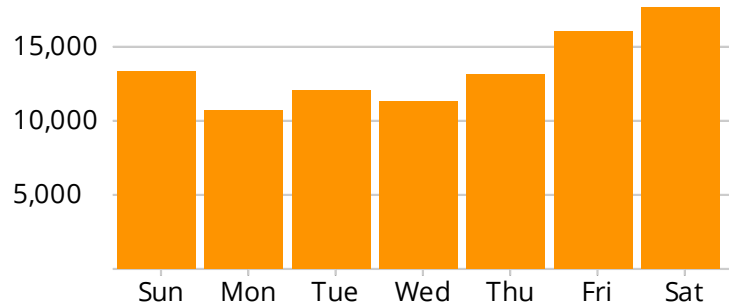

Apr 1, 2019 - Apr 30, 2019

13,314 Typical Day	20,976 Sat, Apr 27 - Busiest Day	17,661 Saturday Average
94,179 Typical Week	101,982 Peak Week Beginning Sun, Apr 14	399,426 Total Visitors

Average Daily Activity

Hours	%	Total
5am - 11am	15%	1,984
11am - 5pm	54%	7,213
5pm - 11pm	30%	3,992
11pm - 5am	1%	124

Weekdays Weekends

Totals

Week beginning Sun, Mar 31	80,783
Week beginning Sun, Apr 7	84,617
Week beginning Sun, Apr 14	101,982
Week beginning Sun, Apr 21	97,337
Week beginning Sun, Apr 28	34,707

## April 1 - April 30, 2019

April 1, 2019 to April 30, 2019

Hours: 12:00 AM to 11:59 PM

low high  
Total Visitors: 399,426