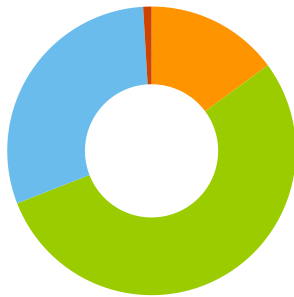

Apr 1, 2019 - Apr 30, 2019

13,314 Typical Day	20,976 Sat, Apr 27 - Busiest Day	17,661 Saturday Average
94,179 Typical Week	101,982 Peak Week Beginning Sun, Apr 14	399,426 Total Visitors

Average Daily Activity

Hours	%	Total
5am - 11am	15%	1,984
11am - 5pm	54%	7,213
5pm - 11pm	30%	3,992
11pm - 5am	1%	124

Weekdays Weekends

Totals

Week beginning Sun, Mar 31	80,783
Week beginning Sun, Apr 7	84,617
Week beginning Sun, Apr 14	101,982
Week beginning Sun, Apr 21	97,337
Week beginning Sun, Apr 28	34,707