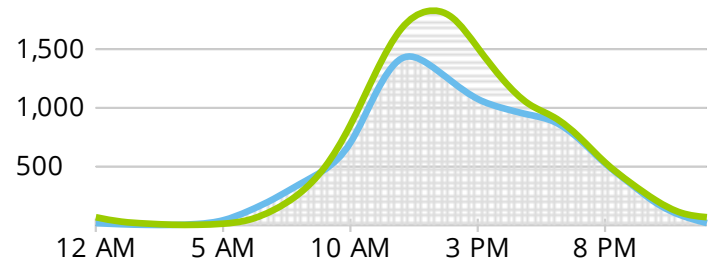

Dec 1, 2018 - Dec 31, 2018

13,579

Typical Day

21,538

Sat, Dec 8 - Busiest Day

17,510

Saturday Average

94,897

Typical Week

111,301

Peak Week Beginning Sun, Dec 16

420,964

Total Visitors

Average Daily Activity

Hours	%	Total
5am - 11am	13%	1,805
11am - 5pm	59%	7,973
5pm - 11pm	27%	3,657
11pm - 5am	1%	145

Weekdays Weekends

Totals

Week beginning Sun, Nov 25	15,191
Week beginning Sun, Dec 2	91,268
Week beginning Sun, Dec 9	100,764
Week beginning Sun, Dec 16	111,301
Week beginning Sun, Dec 23	82,262
Week beginning Sun, Dec 30	20,178

TOTAL VISITOR COUNTS

December 1 - December 31, 2018

December 1, 2018 to December 31, 2018

Hours: 12:00 AM to 11:59 PM

low high
Total Visitors: 420,964