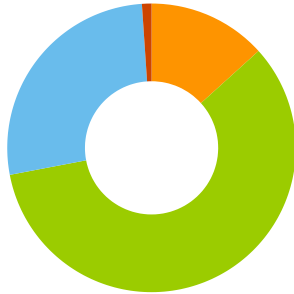

Typical Week

111,301

Peak Week Beginning Sun, Dec 16

420,964

Total Visitors

Average Daily Activity

Hours	%	Total
5am - 11am	13%	1,805
11am - 5pm	59%	7,973
5pm - 11pm	27%	3,657
11pm - 5am	1%	145

Weekdays Weekends

Totals

Week beginning Sun, Nov 25	15,191
Week beginning Sun, Dec 2	91,268
Week beginning Sun, Dec 9	100,764
Week beginning Sun, Dec 16	111,301
Week beginning Sun, Dec 23	82,262
Week beginning Sun, Dec 30	20,178