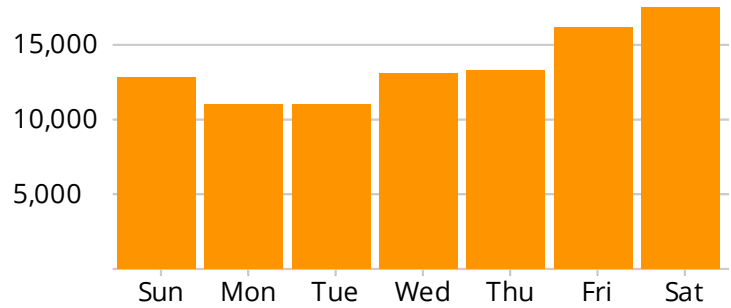

Dec 1, 2018 - Dec 31, 2018

13,579

Typical Day

21,538

Sat, Dec 8 - Busiest Day

17,510

Saturday Average

94,897

Typical Week

111,301

Peak Week Beginning Sun, Dec 16

420,964

Total Visitors

Average Daily Activity

Hours	%	Total
5am - 11am	13%	1,805
11am - 5pm	59%	7,973
5pm - 11pm	27%	3,657
11pm - 5am	1%	145

Weekdays Weekends

Totals

Week beginning Sun, Nov 25	15,191
Week beginning Sun, Dec 2	91,268
Week beginning Sun, Dec 9	100,764
Week beginning Sun, Dec 16	111,301
Week beginning Sun, Dec 23	82,262
Week beginning Sun, Dec 30	20,178

TOTAL VISITOR COUNTS

December 1 - December 31, 2018

December 1, 2018 to December 31, 2018

Hours: 12:00 AM to 11:59 PM

low high
Total Visitors: 420,964