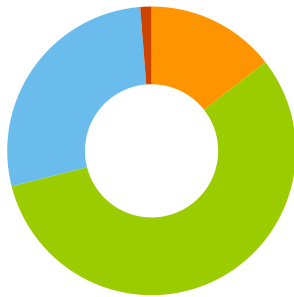

Feb 1, 2019 - Feb 28, 2019

10,332
Typical Day

17,722
Sat, Feb 2 - Busiest Day

13,719
Saturday Average

72,327
Typical Week

76,011
Peak Week Beginning Sun, Feb 10

289,302
Total Visitors

Average Daily Activity

Hours	%	Total
5am - 11am	14%	1,495
11am - 5pm	57%	5,847
5pm - 11pm	28%	2,862
11pm - 5am	1%	130

Weekdays Weekends

Totals

Week beginning Sun, Jan 27	32,708
Week beginning Sun, Feb 3	66,330
Week beginning Sun, Feb 10	76,011
Week beginning Sun, Feb 17	64,106
Week beginning Sun, Feb 24	50,147

TOTAL VISITOR COUNTS

February 1 - February 28, 2019

February 1, 2019 to February 28, 2019

Hours: 12:00 AM to 11:59 PM

low high
Total Visitors: 289,302