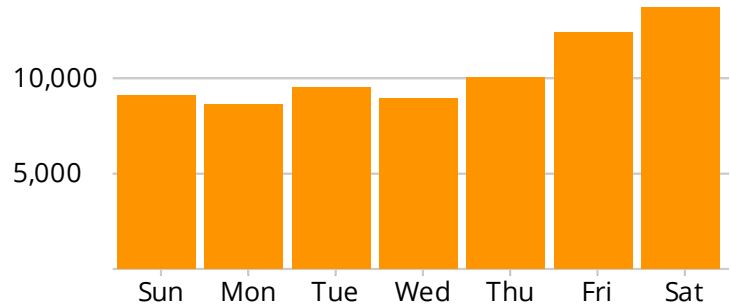

Feb 1, 2019 - Feb 28, 2019

10,332
Typical Day

17,722
Sat, Feb 2 - Busiest Day

13,719
Saturday Average

72,327
Typical Week

76,011
Peak Week Beginning Sun, Feb 10

289,302
Total Visitors

Average Daily Activity

Hours	%	Total
5am - 11am	14%	1,495
11am - 5pm	57%	5,847
5pm - 11pm	28%	2,862
11pm - 5am	1%	130

Weekdays Weekends

Totals

Week beginning Sun, Jan 27	32,708
Week beginning Sun, Feb 3	66,330
Week beginning Sun, Feb 10	76,011
Week beginning Sun, Feb 17	64,106
Week beginning Sun, Feb 24	50,147

TOTAL VISITOR COUNTS

February 1 - February 28, 2019

February 1, 2019 to February 28, 2019

Hours: 12:00 AM to 11:59 PM

low high
Total Visitors: 289,302