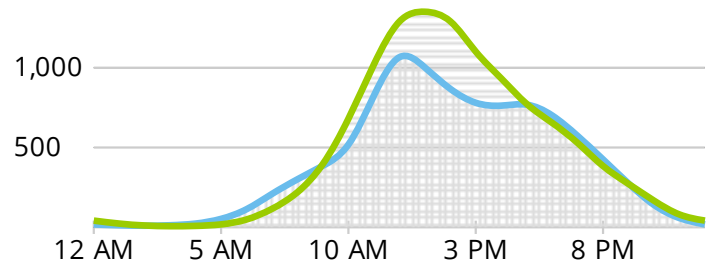

Feb 1, 2019 - Feb 28, 2019

10,332
Typical Day

17,722
Sat, Feb 2 - Busiest Day

13,719
Saturday Average

72,327
Typical Week

76,011
Peak Week Beginning Sun, Feb 10

289,302
Total Visitors

Average Daily Activity

Hours	%	Total
5am - 11am	14%	1,495
11am - 5pm	57%	5,847
5pm - 11pm	28%	2,862
11pm - 5am	1%	130

Weekdays Weekends

Totals

Week beginning Sun, Jan 27	32,708
Week beginning Sun, Feb 3	66,330
Week beginning Sun, Feb 10	76,011
Week beginning Sun, Feb 17	64,106
Week beginning Sun, Feb 24	50,147

TOTAL VISITOR COUNTS

February 1 - February 28, 2019

February 1, 2019 to February 28, 2019

Hours: 12:00 AM to 11:59 PM

low high
Total Visitors: 289,302