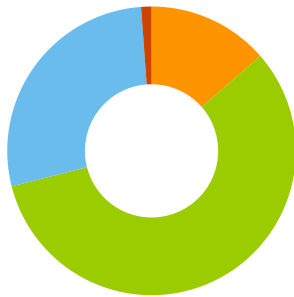

Jan 1, 2019 - Jan 31, 2019

11,268
Typical Day

19,377
Sat, Jan 5 - Busiest Day

16,005
Saturday Average

79,448
Typical Week

81,026
Peak Week Beginning Sun, Jan 13

349,307
Total Visitors

Average Daily Activity

Hours	%	Total
5am - 11am	14%	1,530
11am - 5pm	57%	6,476
5pm - 11pm	28%	3,131
11pm - 5am	1%	131

Weekdays Weekends

Totals

Week beginning Sun, Dec 30	62,881
Week beginning Sun, Jan 6	79,317
Week beginning Sun, Jan 13	81,026
Week beginning Sun, Jan 20	76,694
Week beginning Sun, Jan 27	49,389

TOTAL VISITOR COUNTS

January 1 - January 31, 2019

January 1, 2019 to January 31, 2019

Hours: 12:00 AM to 11:59 PM

low high
Total Visitors: 349,307