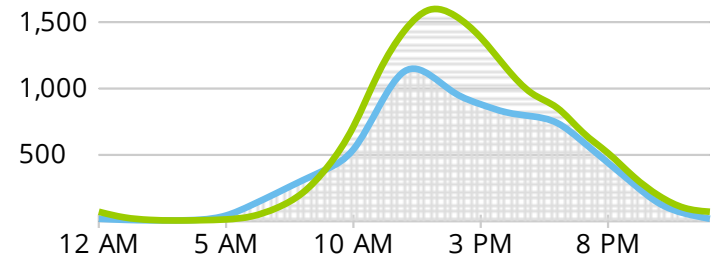

Jan 1, 2019 - Jan 31, 2019

11,268
Typical Day

19,377
Sat, Jan 5 - Busiest Day

16,005
Saturday Average

79,448
Typical Week

81,026
Peak Week Beginning Sun, Jan 13

349,307
Total Visitors

Average Daily Activity

Hours	%	Total
5am - 11am	14%	1,530
11am - 5pm	57%	6,476
5pm - 11pm	28%	3,131
11pm - 5am	1%	131

Weekdays Weekends

Totals

Week beginning Sun, Dec 30	62,881
Week beginning Sun, Jan 6	79,317
Week beginning Sun, Jan 13	81,026
Week beginning Sun, Jan 20	76,694
Week beginning Sun, Jan 27	49,389

TOTAL VISITOR COUNTS

January 1 - January 31, 2019

January 1, 2019 to January 31, 2019

Hours: 12:00 AM to 11:59 PM

low high
Total Visitors: 349,307