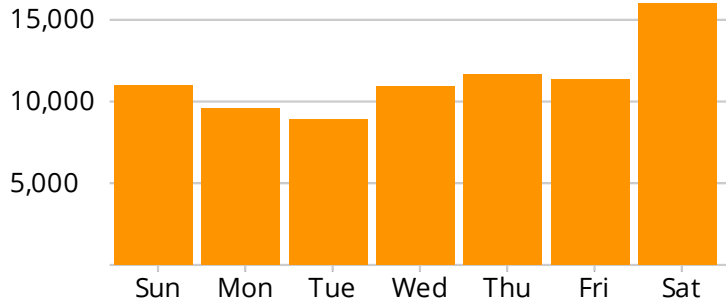

Jan 1, 2019 - Jan 31, 2019

11,268
Typical Day

19,377
Sat, Jan 5 - Busiest Day

16,005
Saturday Average

79,448
Typical Week

81,026
Peak Week Beginning Sun, Jan 13

349,307
Total Visitors

Average Daily Activity

Hours	%	Total
5am - 11am	14%	1,530
11am - 5pm	57%	6,476
5pm - 11pm	28%	3,131
11pm - 5am	1%	131

Weekdays Weekends

Totals

Week beginning Sun, Dec 30	62,881
Week beginning Sun, Jan 6	79,317
Week beginning Sun, Jan 13	81,026
Week beginning Sun, Jan 20	76,694
Week beginning Sun, Jan 27	49,389

TOTAL VISITOR COUNTS

January 1 - January 31, 2019

January 1, 2019 to January 31, 2019

Hours: 12:00 AM to 11:59 PM

low high
Total Visitors: 349,307