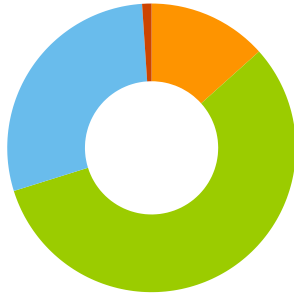

Mar 1, 2019 - Mar 31, 2019

11,248  
Typical Day

16,982  
Sat, Mar 9 - Busiest Day

14,292  
Saturday Average

77,890  
Typical Week

85,019  
Peak Week Beginning Sun, Mar 17

348,685  
Total Visitors

Average Daily Activity

Hours	%	Total
5am - 11am	13%	1,505
11am - 5pm	57%	6,392
5pm - 11pm	29%	3,239
11pm - 5am	1%	118

Weekdays Weekends

Totals

Week beginning Sun, Feb 24	20,907
Week beginning Sun, Mar 3	70,578
Week beginning Sun, Mar 10	76,872
Week beginning Sun, Mar 17	85,019
Week beginning Sun, Mar 24	83,709
Week beginning Sun, Mar 31	11,600