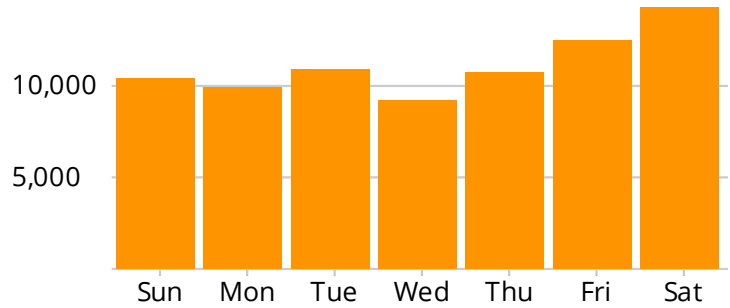

Mar 1, 2019 - Mar 31, 2019

11,248  
Typical Day

16,982  
Sat, Mar 9 - Busiest Day

14,292  
Saturday Average

77,890  
Typical Week

85,019  
Peak Week Beginning Sun, Mar 17

348,685  
Total Visitors

Average Daily Activity

Hours	%	Total
5am - 11am	13%	1,505
11am - 5pm	57%	6,392
5pm - 11pm	29%	3,239
11pm - 5am	1%	118

Weekdays Weekends

Totals

Week beginning Sun, Feb 24	20,907
Week beginning Sun, Mar 3	70,578
Week beginning Sun, Mar 10	76,872
Week beginning Sun, Mar 17	85,019
Week beginning Sun, Mar 24	83,709
Week beginning Sun, Mar 31	11,600

## March 1 - March 31, 2019

March 1, 2019 to March 31, 2019

Hours: 12:00 AM to 11:59 PM

low high  
Total Visitors: 348,834