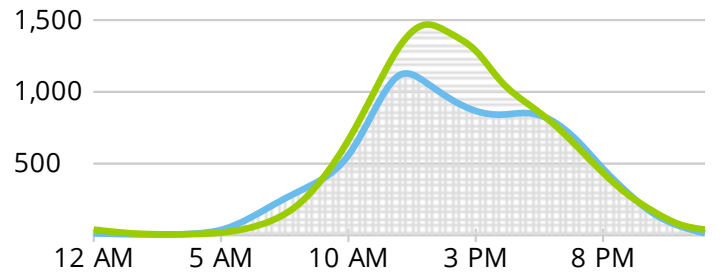

Mar 1, 2019 - Mar 31, 2019

11,248  
Typical Day

16,982  
Sat, Mar 9 - Busiest Day

14,292  
Saturday Average

77,890  
Typical Week

85,019  
Peak Week Beginning Sun, Mar 17

348,685  
Total Visitors

Average Daily Activity

Hours	%	Total
5am - 11am	13%	1,505
11am - 5pm	57%	6,392
5pm - 11pm	29%	3,239
11pm - 5am	1%	118

Weekdays Weekends

Totals

Week beginning Sun, Feb 24	20,907
Week beginning Sun, Mar 3	70,578
Week beginning Sun, Mar 10	76,872
Week beginning Sun, Mar 17	85,019
Week beginning Sun, Mar 24	83,709
Week beginning Sun, Mar 31	11,600

## March 1 - March 31, 2019

March 1, 2019 to March 31, 2019

Hours: 12:00 AM to 11:59 PM

low high  
Total Visitors: 348,834