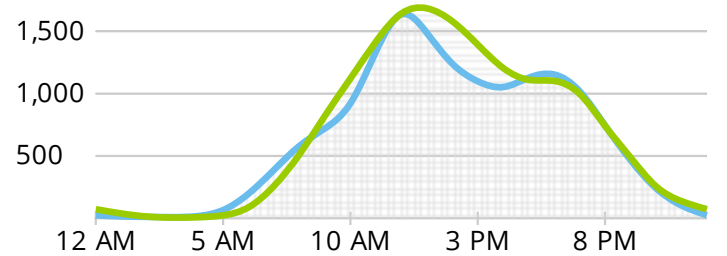

Sep 1, 2019 - Sep 30, 2019

15,822

Typical Day

20,502

Sat, Sep 14 - Busiest Day

19,858

Saturday Average

111,765

Typical Week

113,672

Peak Week Beginning Sun, Sep 8

474,661

Total Visitors

Average Daily Activity

Hours	%	Total
5am - 11am	18%	2,772
11am - 5pm	52%	8,167
5pm - 11pm	30%	4,695
11pm - 5am	1%	187

Weekdays Weekends

Totals

Week beginning Sun, Sep 1	110,438
Week beginning Sun, Sep 8	113,672
Week beginning Sun, Sep 15	111,519
Week beginning Sun, Sep 22	112,220
Week beginning Sun, Sep 29	26,812

TOTAL VISITOR COUNTS

September 1 - 30, 2019

September 1, 2019 to September 30, 2019

Hours: 12:00 AM to 11:59 PM

low high
Total Visitors: 474,659