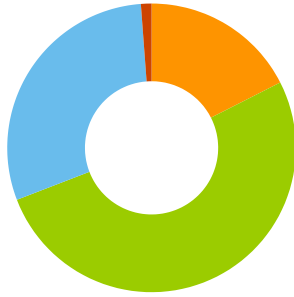

Typical Week

113,672

Peak Week Beginning Sun, Sep 8

474,661

Total Visitors

Average Daily Activity

Hours	%	Total
5am - 11am	18%	2,772
11am - 5pm	52%	8,167
5pm - 11pm	30%	4,695
11pm - 5am	1%	187

Weekdays Weekends

Totals

Week beginning Sun, Sep 1	110,438
Week beginning Sun, Sep 8	113,672
Week beginning Sun, Sep 15	111,519
Week beginning Sun, Sep 22	112,220
Week beginning Sun, Sep 29	26,812

TOTAL VISITOR COUNTS

September 1 - 30, 2019