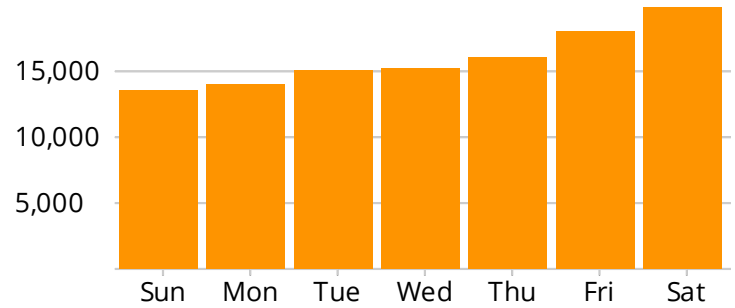

Sep 1, 2019 - Sep 30, 2019

15,822

Typical Day

20,502

Sat, Sep 14 - Busiest Day

19,858

Saturday Average

111,765

Typical Week

113,672

Peak Week Beginning Sun, Sep 8

474,661

Total Visitors

Average Daily Activity

Hours	%	Total
5am - 11am	18%	2,772
11am - 5pm	52%	8,167
5pm - 11pm	30%	4,695
11pm - 5am	1%	187

Weekdays Weekends

Totals

Week beginning Sun, Sep 1	110,438
Week beginning Sun, Sep 8	113,672
Week beginning Sun, Sep 15	111,519
Week beginning Sun, Sep 22	112,220
Week beginning Sun, Sep 29	26,812

TOTAL VISITOR COUNTS

September 1 - 30, 2019

September 1, 2019 to September 30, 2019

Hours: 12:00 AM to 11:59 PM

low high
Total Visitors: 474,659